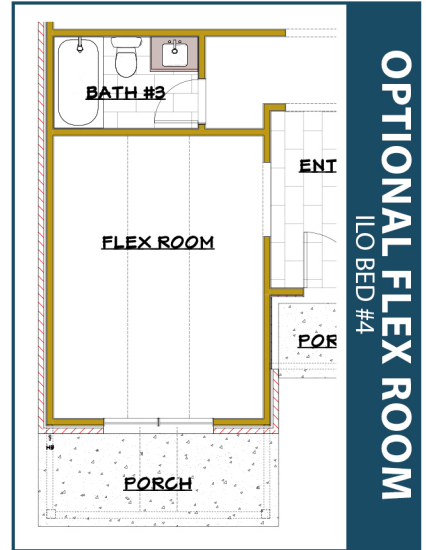

ELEVATION STYLE
B

- 4 Beds
- 3 Baths
- 3 Garage
- 2,450 sqft

PIEDMONT

P11 - SINGLE STORY