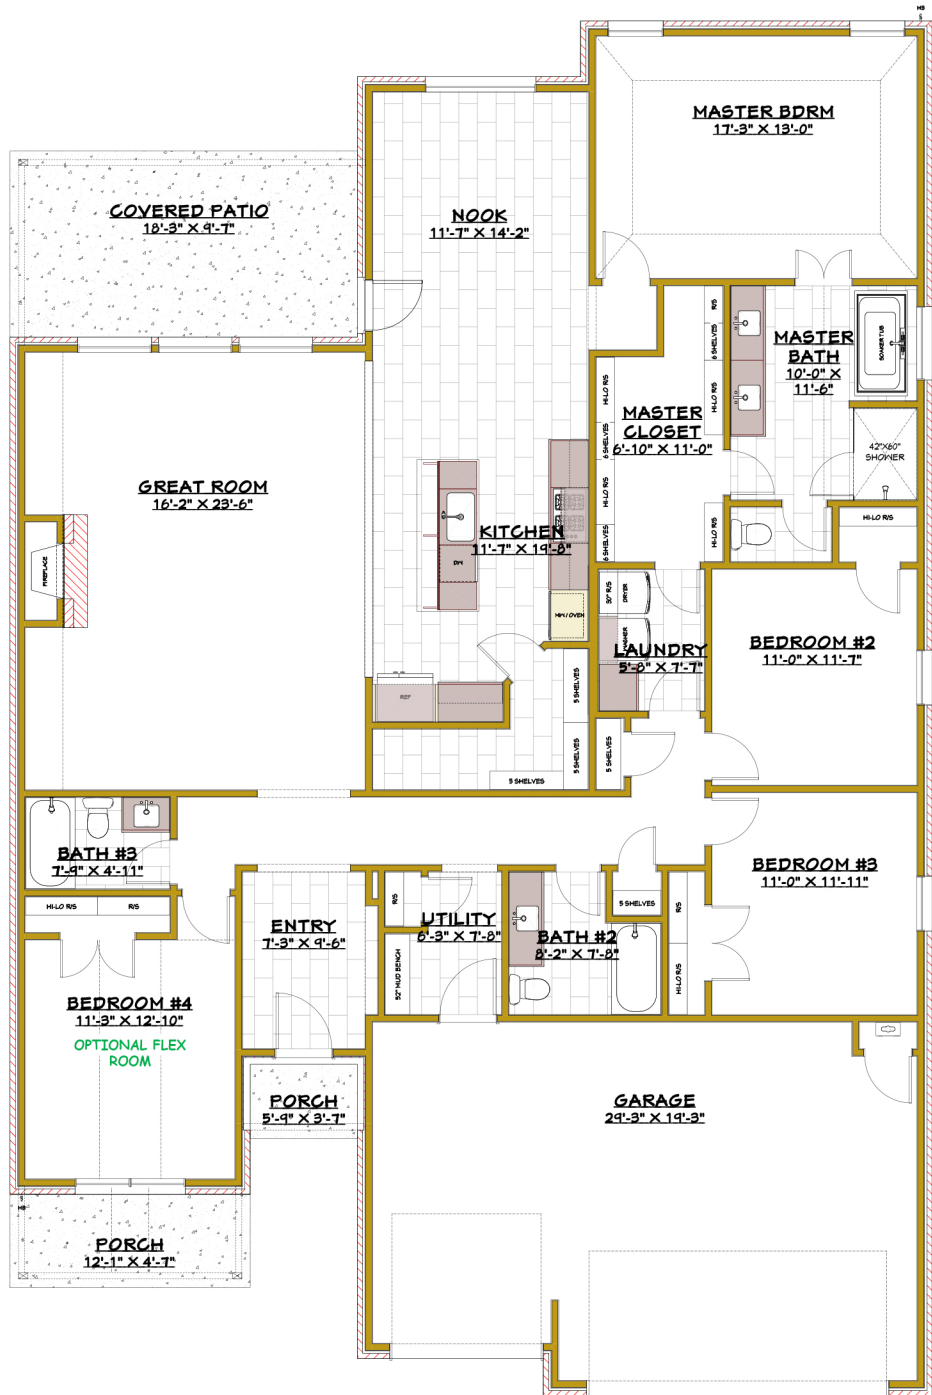

ELEVATION STYLE
B

- 4 Beds
- 3 Baths
- 3 Garage
- 2,450 sqft

PIEDMONT

P11 - SINGLE STORY